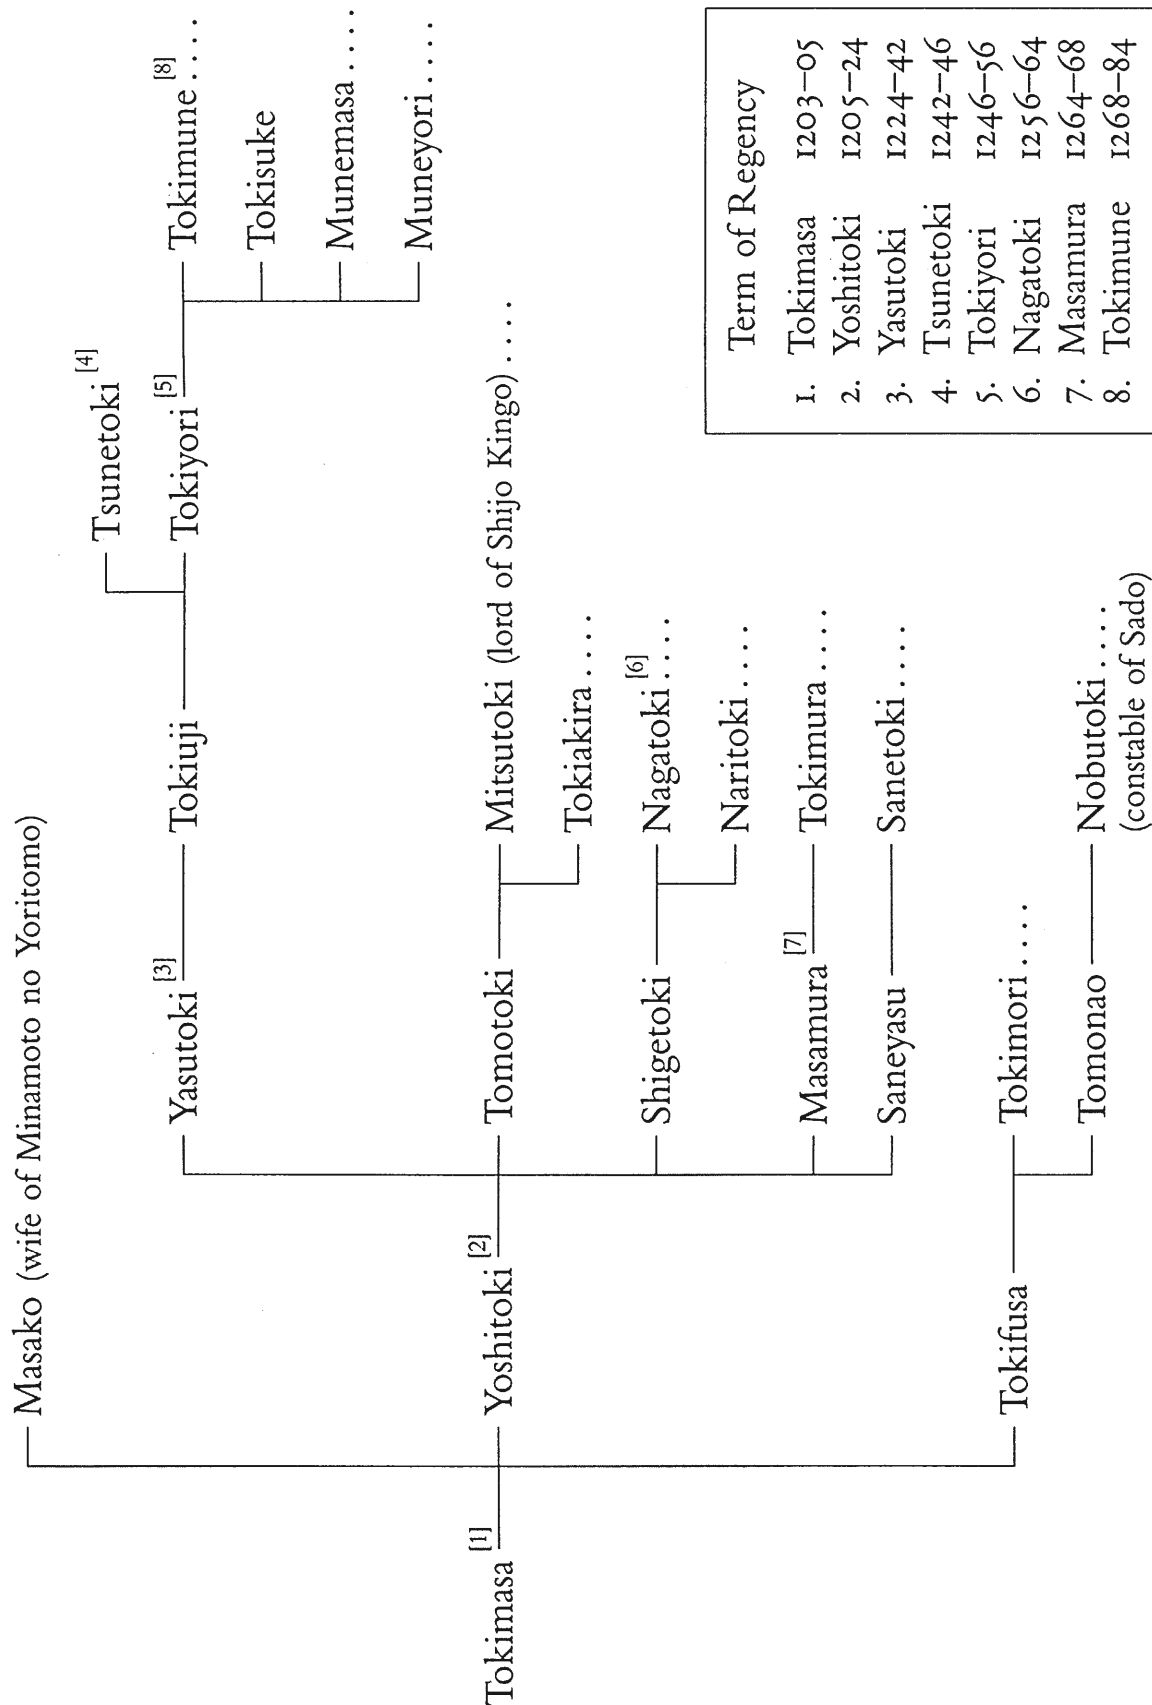

# Appendix L: Genealogy of the Hojo Clan

The numbers in brackets show the order in the lineage of regency.

Term of Regency	
1. Tokimasa	1203-05
2. Yoshitoki	1205-24
3. Yasutoki	1224-42
4. Tsunetoki	1242-46
5. Tokiyori	1246-56
6. Nagatoki	1256-64
7. Masamura	1264-68
8. Tokimune	1268-84