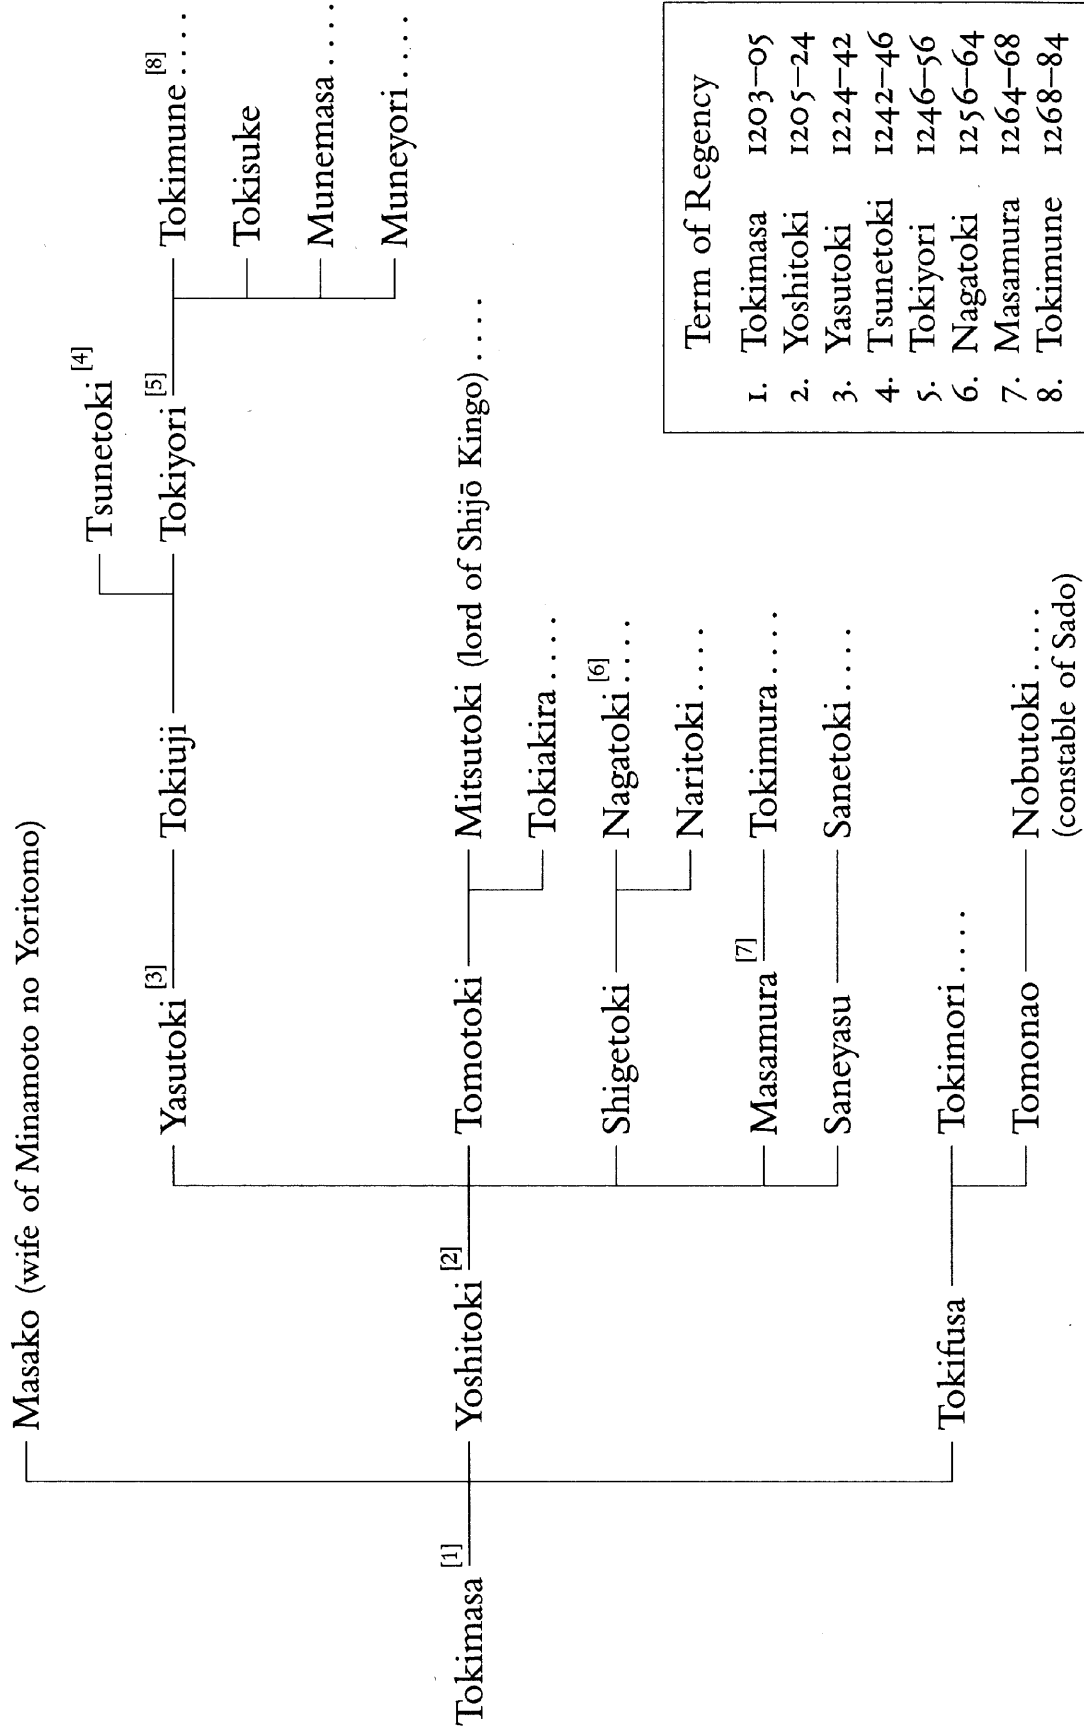

Appendix K: Genealogy of the Hōjō Clan

The numbers in brackets show the order in the lineage of regency.

Term of Regency	
1. Tokimasa	1203–05
2. Yoshitoki	1205–24
3. Yasutoki	1224–42
4. Tsunetoki	1242–46
5. Tokiyori	1246–56
6. Nagatoki	1256–64
7. Masamura	1264–68
8. Tokimune	1268–84